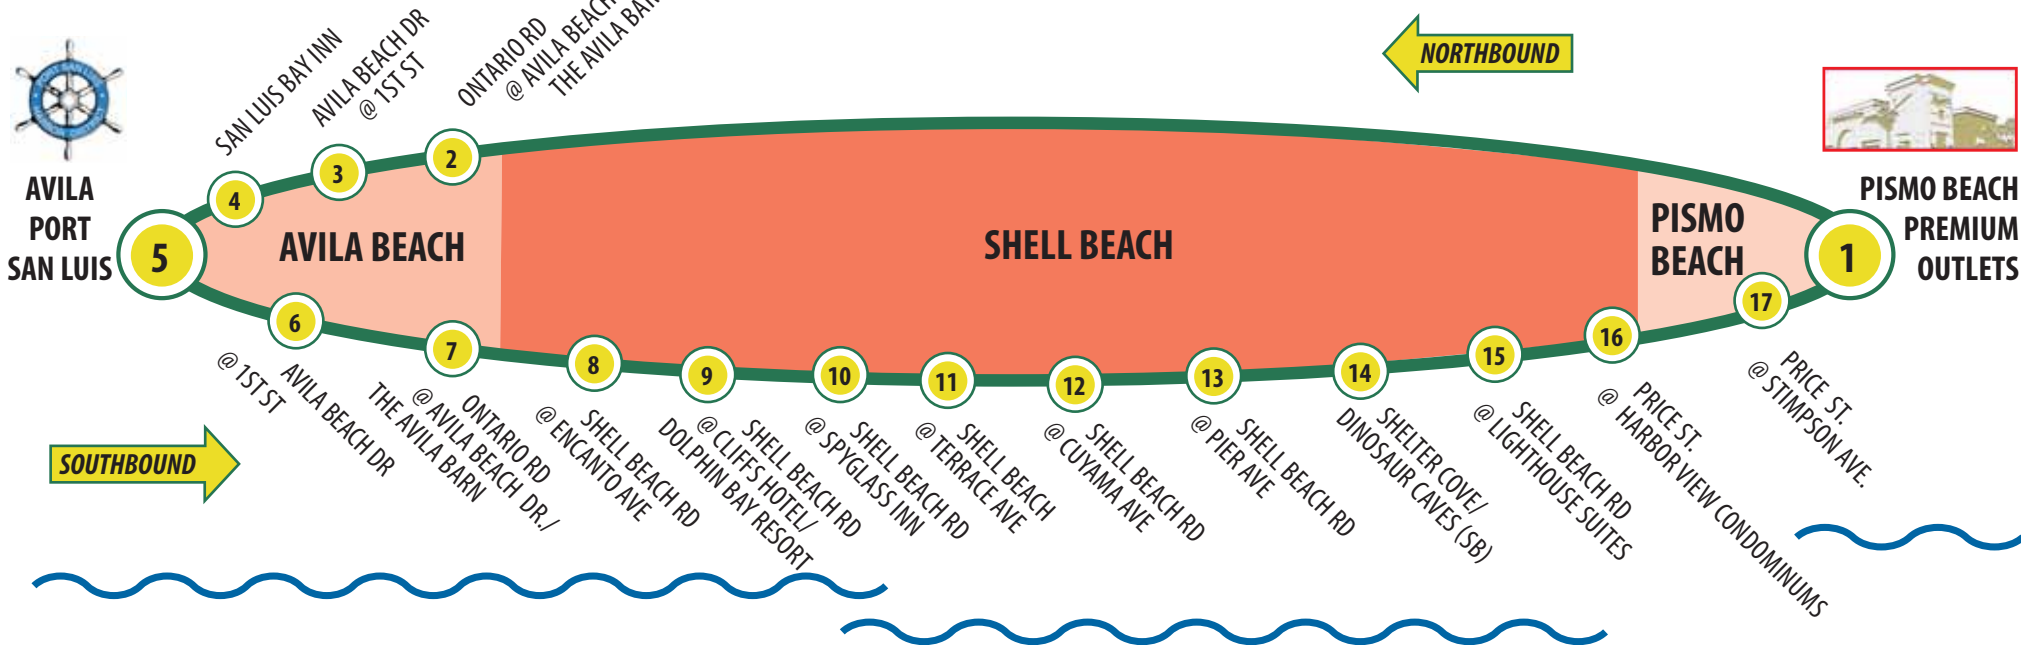

buses get you around
Five Cities every hour,
7 days a week.

Connect to RTA Route 10
at the Pismo Beach
Premium Outlets.

SAVE GAS MONEY
RIDE THE BUS

RIDE THE WEEKEND BEACH TROLLEY

Enjoy this one hour scenic ride connecting Avila Beach, Port San Luis, Avila Valley (Avila Barn, Bob Jones Bike Trail, Avila Hot Springs Resort & KOA campground), Shell Beach and Pismo Beach including the

Take Transit

Save money AND
make Earth Days more often!

Frequent trips from home to work.

Use the online
bus trip planner
at www.slorta.org.

**ride the
beach
trolley**

FREE

SATURDAYS & SUNDAYS

November 4, 2011 -
April 1, 2012

PORT SAN LUIS • AVILA BEACH
SHELL BEACH • PISMO BEACH
(including Pismo Beach Premium Outlets)

www.slorta.org
541-2228

NOVEMBER 4, 2011 - APRIL 1, 2012 BEACH TROLLEY SCHEDULE

	PISMO BEACH	AVILA BEACH		AVILA PORT	AVILA BEACH	SHELL BEACH	PISMO BEACH	
	Pismo Beach Premium Outlets Depart	Avila Beach Dr. @ Ontario Rd., (Avila Hot Springs, Avila Barn, KOA, Bob Jones Trail)	Avila Beach Dr. @ 1st St. (Avila Beach near Ocean Park)	Port San Luis (near Fat Cats)	Avila Beach Dr. @ 1st St. (near Ocean Park)	Shell Beach Rd. @ Spyglass Dr. (Spyglass Inn, The Cliffs Hotel, Dolphin Bay Resort)	Price @ Stimson	Pismo Beach Premium Outlets Arrive
SATURDAY - SUNDAY	10:00	10:11	10:17	10:20	10:28	10:35	10:47	10:56
	11:00	11:11	11:17	11:20	11:28	11:35	11:47	11:56
	12:00	12:11	12:17	12:20	12:28	12:35	12:47	12:56
	1:00	1:11	1:17	1:20	1:28	1:35	1:47	1:56
	2:00	2:11	2:17	2:20	2:28	2:35	2:47	2:56
	3:00	3:11	3:17	3:20	3:28	3:35	3:47	3:56

Bold times indicate PM *Tiempos oscuros indican PM*

RIDE THE BEACH TROLLEY FREE